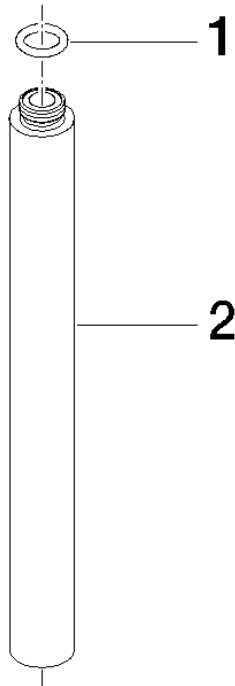

Extension for shower with fixed riser 200 mm - Platinum

IMO

12 120 970

	Platinum	12 120 970-08
	Brushed Light Gold	12 120 970-27

Fits: IMO, LULU, MADISON, MEM, TARA,
CL.1, LISSÉ, VAIA, META, CYO

Extension for shower with fixed riser 200 mm - Platinum

IMO

12 120 970

12 120 970

mm [inches]

12 120 970

Parts for other
finishes can be found
here: [Brushed Light
Gold](#)

Spare parts list

No.	Item Number	Name	Quantity used	Delivery time
1	90 14 10 011 00 90	seal	1	2
2	09 24 04 180-08	extension	1	60