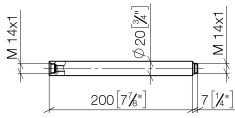

Extension for shower with fixed riser 200 mm - Platinum

IMO

12 120 970

	Platinum	12 120 970-08
	Brushed Light Gold	12 120 970-27

Fits: IMO, LULU, MADISON, MEM, TARA,
CL.1, LISSÉ, VAIA, META, CYO

Extension for shower with fixed riser 200 mm - Platinum

IMO

12 120 970

12 120 970

mm [inches]

12 120 970

Parts for other
finishes can be found
here: [Brushed Light
Gold](#)

Spare parts list

No.	Item Number	Name	Quantity used	Delivery time
1	90 14 10 011 00 90	seal	1	2
2	09 24 04 180-08	extension	1	60